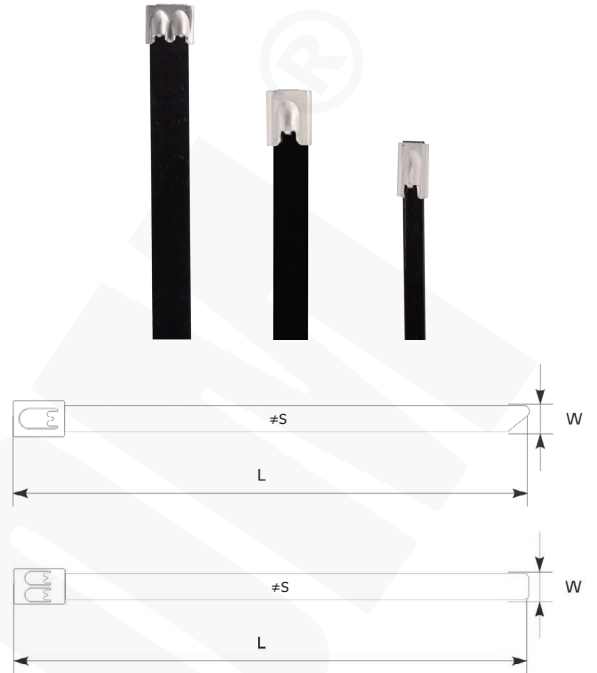

Tapes with polyester coating, TSBE type

FEATURES & BENEFITS

- polyester-coated steel cable ties with "balls" for wide range of wire harness diameters
- for difficult climatic or environmental conditions, e.g. maritime
- OP-TS shields can be used to protect cable bundle insulation

LOGISTIC DATA

Quantity in package [pcs] 100

MECHANICAL DATA

Halogen-free yes
Operating temperature [°C] $-40 \div +150$
Colour black
Tool type MK-SD2, MK-SE

DIMENSIONS

S 0,4

CERTIFICATES & STANDARDS

Standards EN 62275

NOTE!

TSB ties can be used together with OP-TS cover made of PVC.

CE