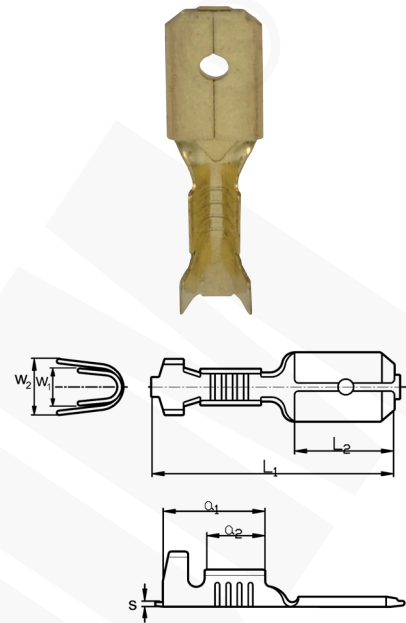

Male push-on connectors in spools, WT...NC type

FEATURES & BENEFITS

LOGISTIC DATA

Quantity in package [pcs] 10000

MECHANICAL DATA

Material brass
 Covering uncoated
 Size 6,3 x 0,8

DIMENSIONS

s 0,38
 L_1 21,0
 L_2 9,5
 a_1 8,5
 a_2 4,6

NOTE!

Type	Index Ergom	Cross-section [mm ²]	w_1	w_2
WT 6,3-1/0,8 NC (10000 PCS)	E10KN-02020200401	0,5+1	3,0	4,5
WT 6,3-2,5/0,8 NC (10000 PCS)	E10KN-02020200501	1,5+2,5	3,8	5,5